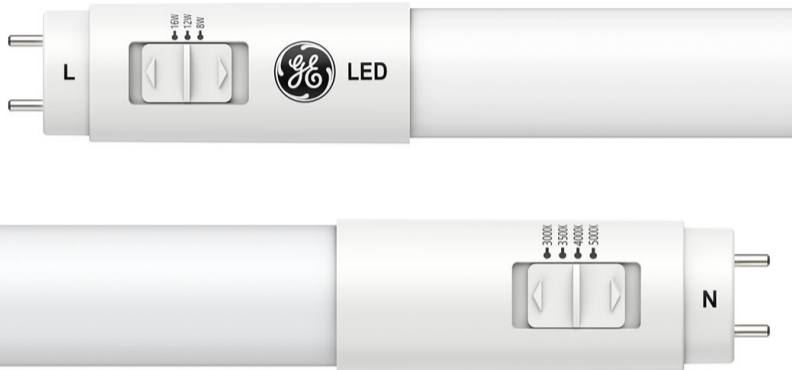

## LEDLCBDT8/G2/8SC/120-347

LED Type B Double Ended T8 Glass Tubes

SKU # 93313567

### GENERAL

UL Type	Type B
Bulb Shape	T8
Bulb Base Type	G13
Voltage	120-347
Wattage	7 W/9 W/11 W
Operating Life	50,000 hr
Dimmable	No
Operating Temp	-20 to 45 °C
Warranty	7 year limited warranty

### DIMENSIONS

MOL	24 in
Diameter	1 in

### PACKAGING INFO

Standard Pack Quantity	20
UPC	662049525533

Source URL: <https://www.led.com/catalog/led-type-b-double-ended-t8-glass-tubes-93313567>