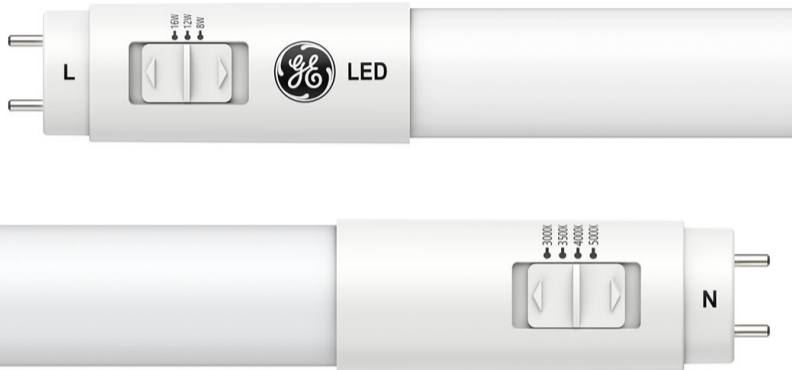

LEDLCBDT8/G2/8SC/120-347

LED Type B Double Ended T8 Glass Tubes

SKU # 93313567

SPECIFICATIONS

GENERAL

UL Type	Type B
Bulb Shape	T8
Bulb Base Type	G13
Voltage	120-347
Wattage	7 W/9 W/11
Operating Life	50,000 hr
Dimmable	No
Operating Temp	-20 to 45 °C
Warranty	7 year limited warranty

PHOTOMETRIC

Efficacy	136 LPW/128 LPW/123 LPW
Lumens	950 lm/1,150 lm/1,350 lm
CCT	3000 K/3500 K/4000 K/5000 K
CRI	80 CRI

DIMENSIONS

MOL	24 in
Diameter	1 in

RATINGS & CERTIFICATIONS

Safety Certifications	cULus
Energy Certifications	Yes, To check or confirm DLC QPL status, visit www.designlights.org/search
Location Ratings	Damp

PACKAGING INFO

Standard Pack Quantity	20
UPC	662049525533

Source URL: <https://www.led.com/catalog/led-type-b-double-ended-t8-glass-tubes-93313567>