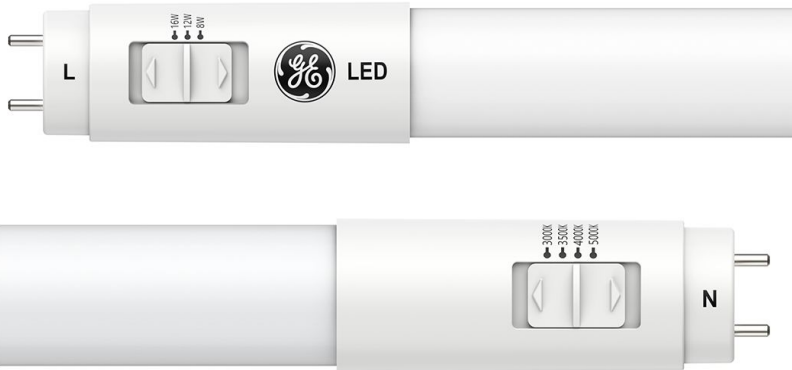

## LEDLCBDT8/G3/8SC/120-347

LED Type B Double Ended T8 Glass Tubes

SKU # 93313565

### GENERAL

UL Type	Type B
Bulb Shape	T8
Bulb Base Type	G13
Voltage	120-347
Wattage	10 W/12 W/14
Operating Life	50,000 hr
Dimmable	No
Operating Temp	-20 to 45 °C
Warranty	7 year limited warranty